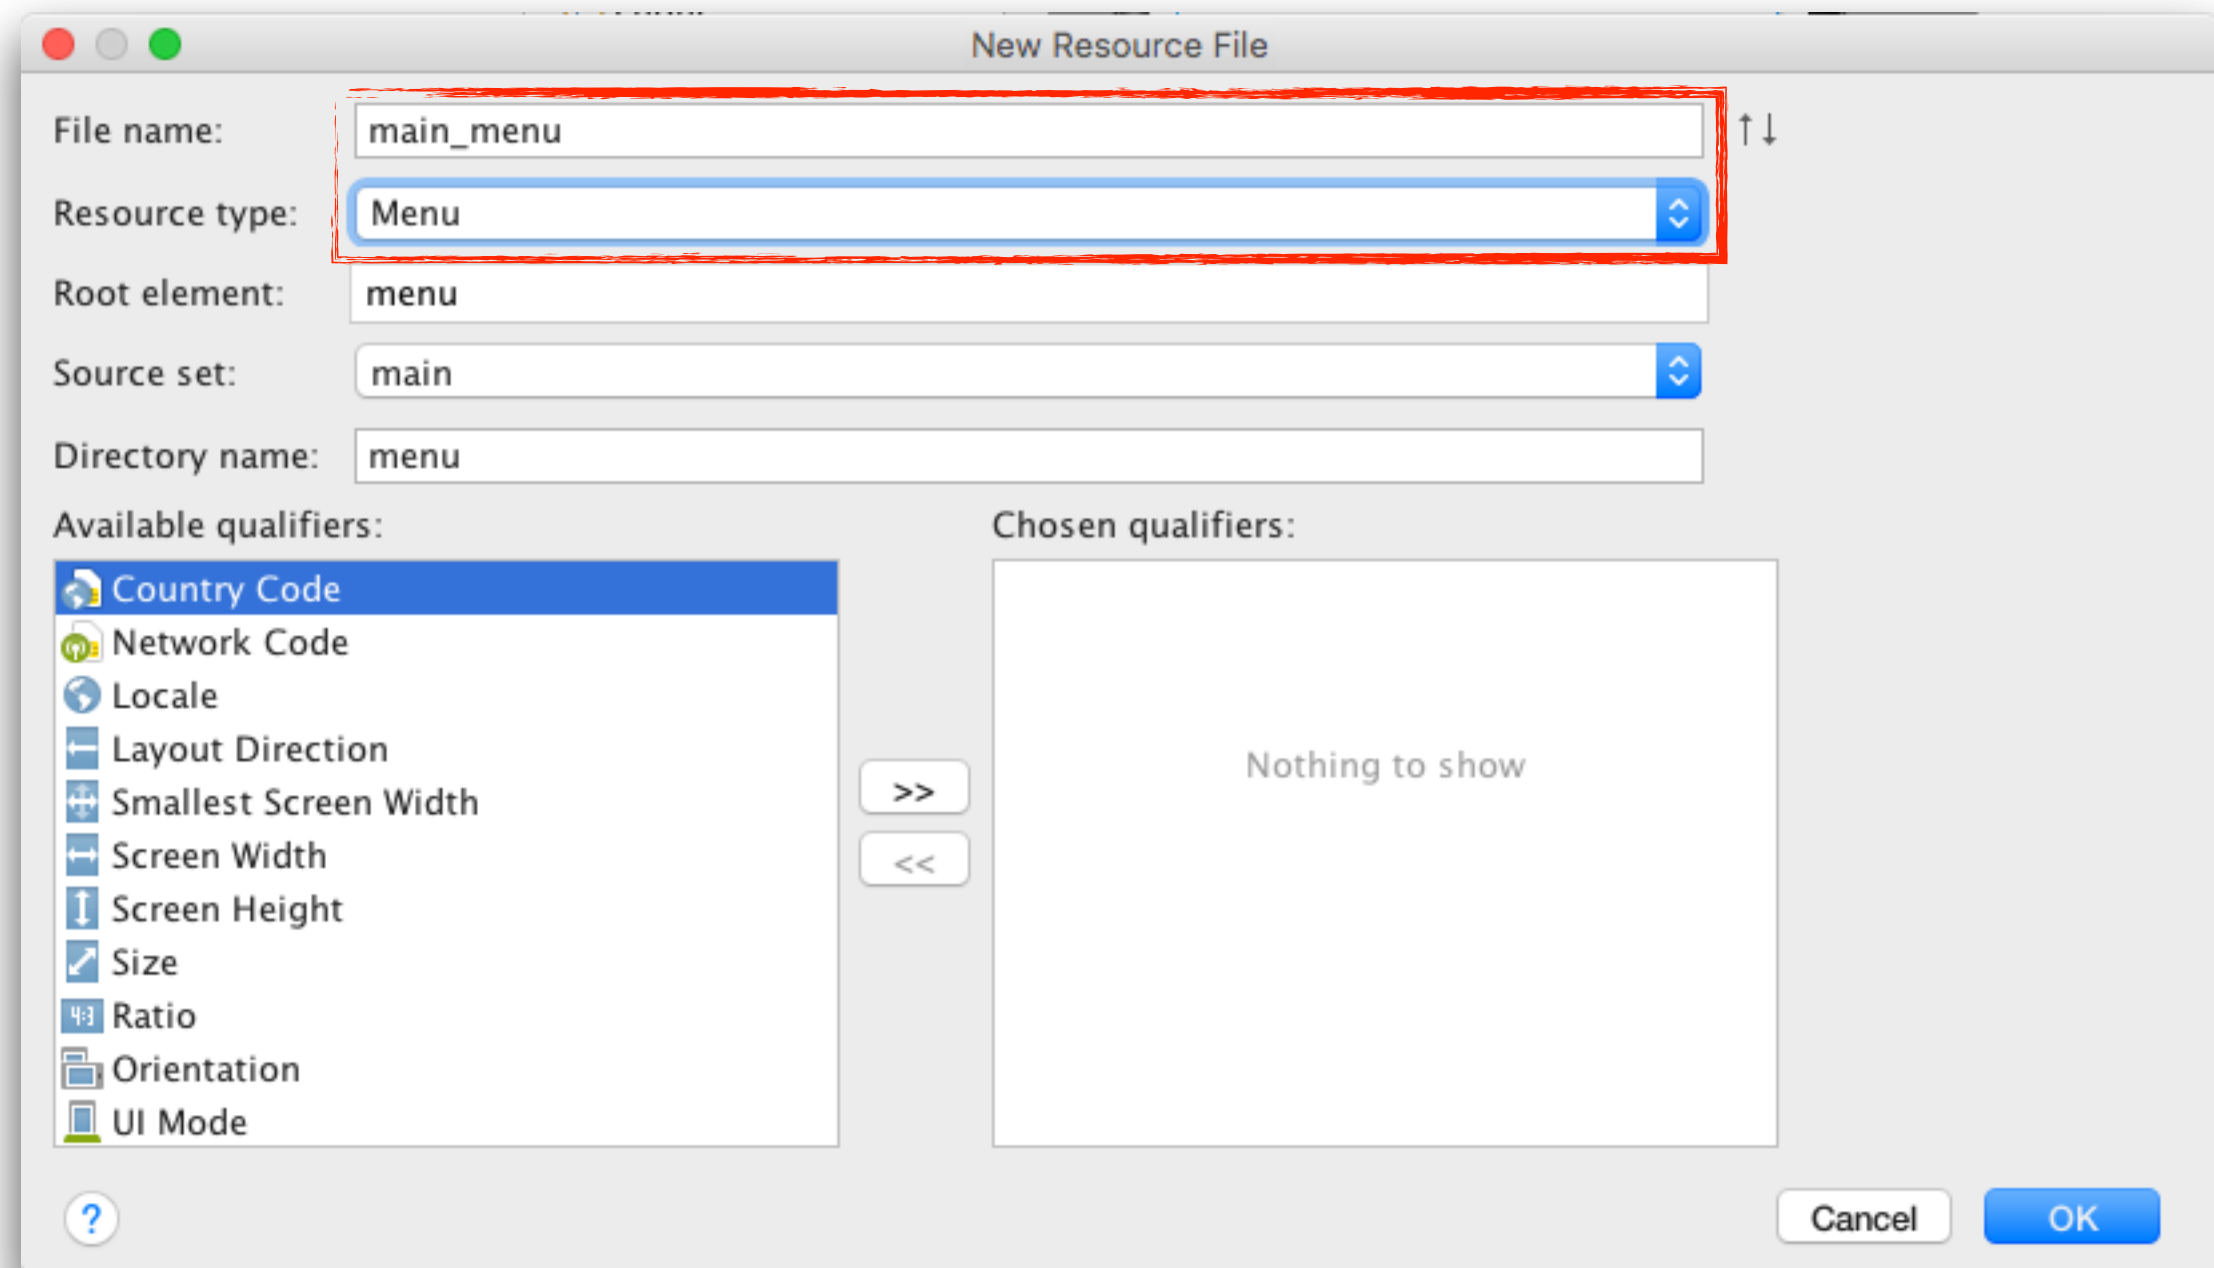

Menü erstellen

app - New - Image Asset

Configure Image Asset

Action Bar a

Name:

Asset Type:

Clipart:

Trim?